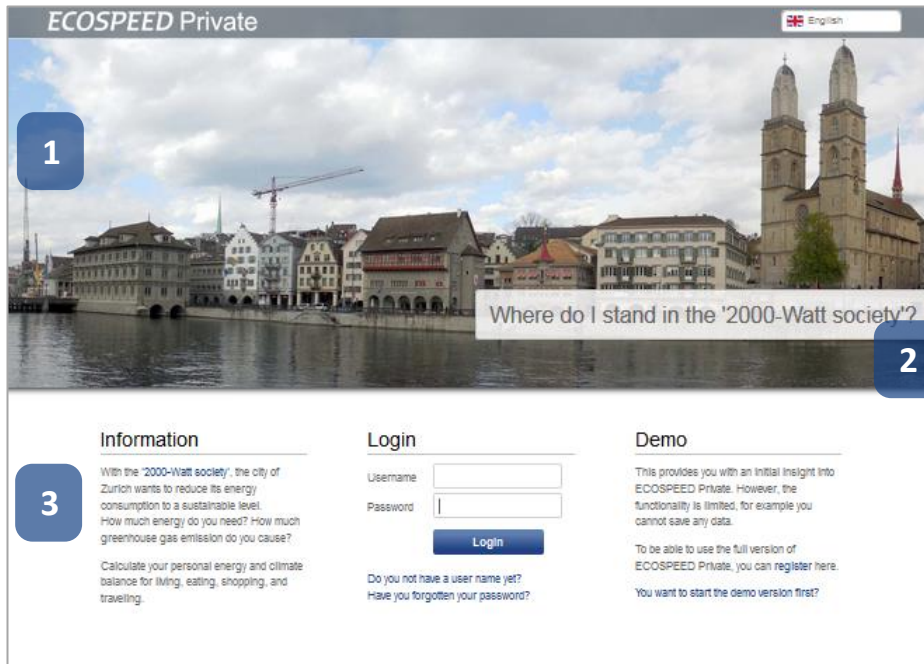

EXAMPLE

Community-specific starting page and logo placement

Starting page

1) Your welcome image
2) Your claim
3) Your information text