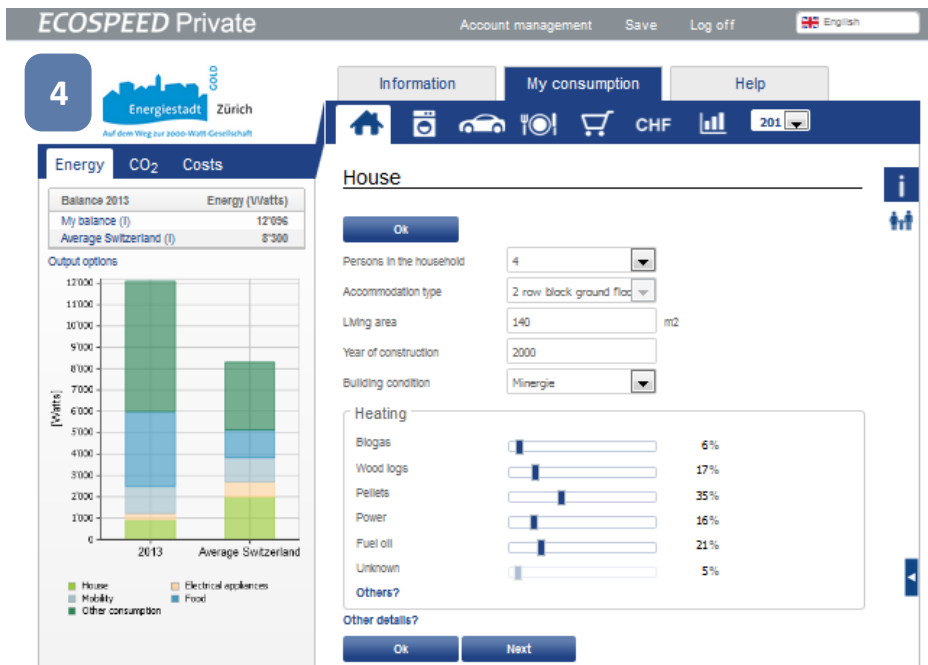

### Versatile dialogue platform for your region – tips

- Integrate ECOSPEED Private in your communication campaign.
- Increase the rate of participation, by combining ECOSPEED Private with a playful element (e.g. a competition).
- Make specific use of the anonymised community-evaluations for effective measures to drive the energy transition forwards.
- Communicate the most important knowledge acquired and provide motivation for other measures.
- Repeat the campaign to compare years and measure success.

Test now:

<https://private.ecospeed.ch/private>

EXAMPLE

# Community-specific starting page and logo placement

## Starting page

- 1) Your welcome image
- 2) Your claim
- 3) Your information text